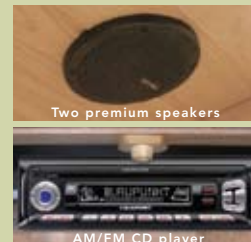

Step into the new Select™ Line sauna from Sunlight Saunas™ and enjoy a streamlined version of our luxurious Signature™ line. The Select Line gives you the basic infrared sauna experience courtesy of the industry leader in sauna innovation. Take advantage of features like wide frequency carbon heaters, patented magnetic assembly, tempered full glass door, digital dual controls, am/fm cd players, cup holders, magazine racks and towel racks. No matter your budget, anyone can now thrive with ownership of a Sunlight Sauna, the sauna company that cares.

Lifetime on cabinetry, electrical and heaters.
Outside USA and Canada please check with your local Sunlight Saunas representative.

Calf and floor heater

Dual control panels

Large carbon heaters

Premium Blaupunkt sound system

Cup Holder, Magazine Rack, Towel Rack

*AM/FM radio signal may not be available in all areas